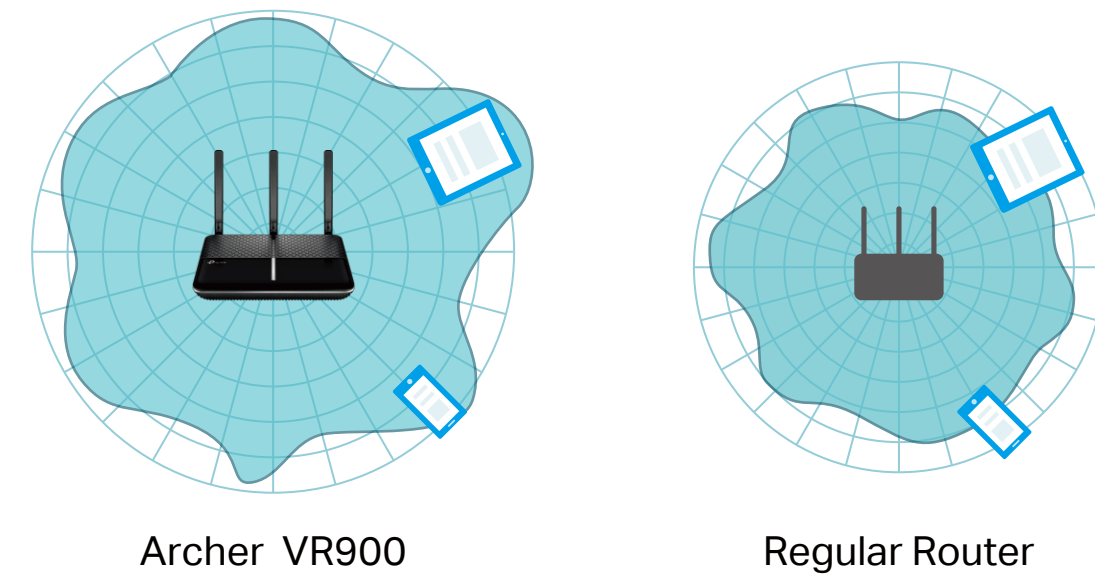

AC1900 Wireless Gigabit VDSL/ADSL Modem Router

1900Mbps Wi-Fi for
Buffer-Breaking
Home Entertainment

Archer VR900

VDSL/ADSL/Fiber/
Cable Compatible

1GHz Dual-
Core CPU

Beamforming

USB 3.0
Ports

Highlights

Versatile Connectivity

As a powerful DSL modem router, the Archer VR900 supports super fast VDSL broadband of up to 100Mbps, as well a variety of other connection types. The LAN/WAN port accepts connections from Cable Modem or Fiber Modem.

Beamforming for Better Coverage

Beamforming technology dramatically improves the router's coverage by locating wireless devices to form stronger, more reliable connections, even as mobile devices move from room to room.