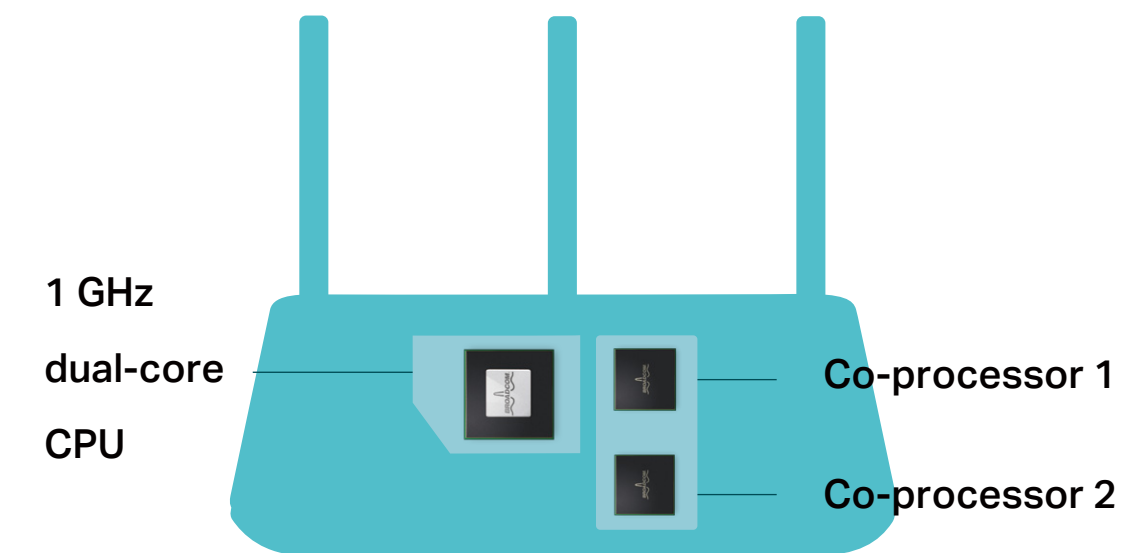

Beamforming for Better Coverage

Beamforming technology dramatically improves the router's coverage by locating wireless devices to form stronger, more reliable connections, even as mobile devices move from room to room.

Highlights

TurboQAM™ (256QAM) & Full Gigabit Ports

TurboQAM™ (256QAM) Technology boosts your wireless network speed by up to 33% when compared to standard single-stream routers for excellent performance over 2.4GHz.

4 Gigabit LAN ports help wired devices achieve peak performance for HD streaming and gaming.

1 GHz Dual-Core CPU + 2 Co-Processors

The Archer VR900 adds a dedicated processor for each band to manage Wi-Fi traffic, freeing up the router's 1GHz dual-core CPU to tackle more consuming tasks.