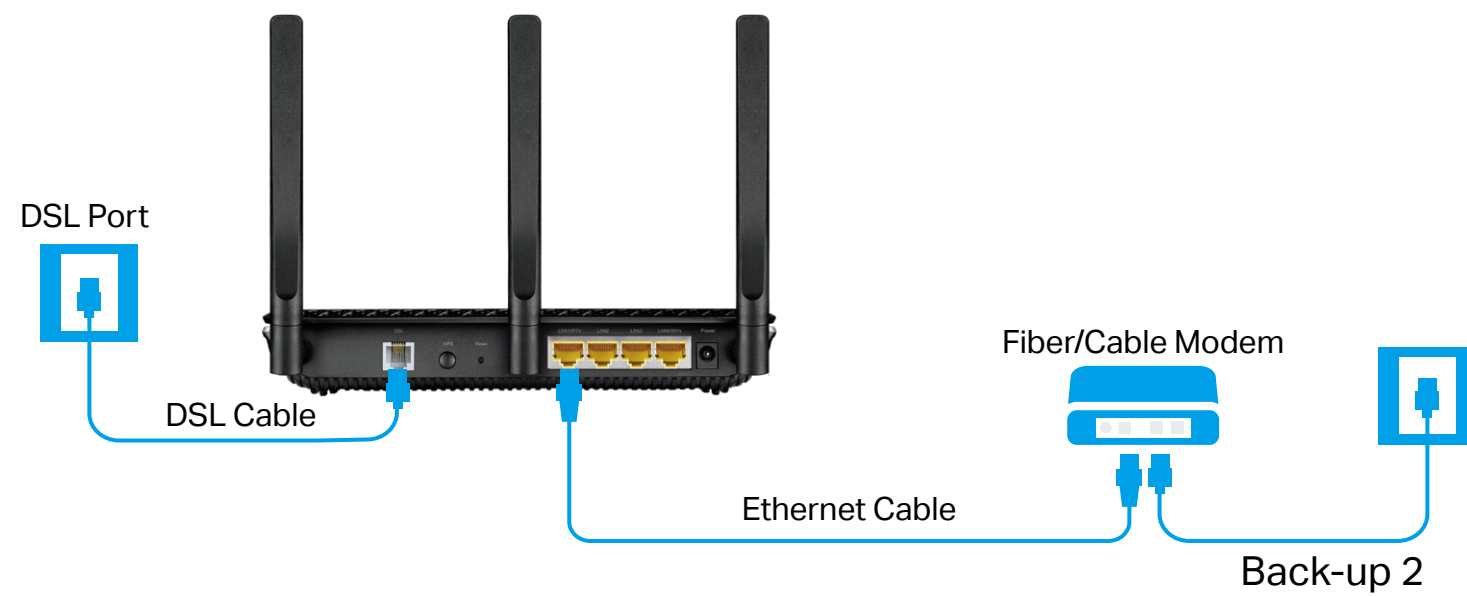

AC1900 Wireless Gigabit VDSL/ADSL Modem Router

1900Mbps Wi-Fi for
Buffer-Breaking
Home Entertainment

Archer VR900

VDSL/ADSL/Fiber/
Cable Compatible

1GHz Dual-
Core CPU

Beamforming

USB 3.0
Ports

Highlights

Versatile Connectivity

As a powerful DSL modem router, the Archer VR900 supports super fast VDSL broadband of up to 100Mbps, as well a variety of other connection types. The LAN/WAN port accepts connections from Cable Modem or Fiber Modem.

Beamforming for Better Coverage

Beamforming technology dramatically improves the router's coverage by locating wireless devices to form stronger, more reliable connections, even as mobile devices move from room to room.

4 Gigabit LAN ports help wired devices achieve peak performance for HD streaming and gaming.

1 GHz Dual-Core CPU + 2 Co-Processors

The Archer VR900 adds a dedicated processor for each band to manage Wi-Fi traffic, freeing up the router's 1GHz dual-core CPU to tackle more consuming tasks.