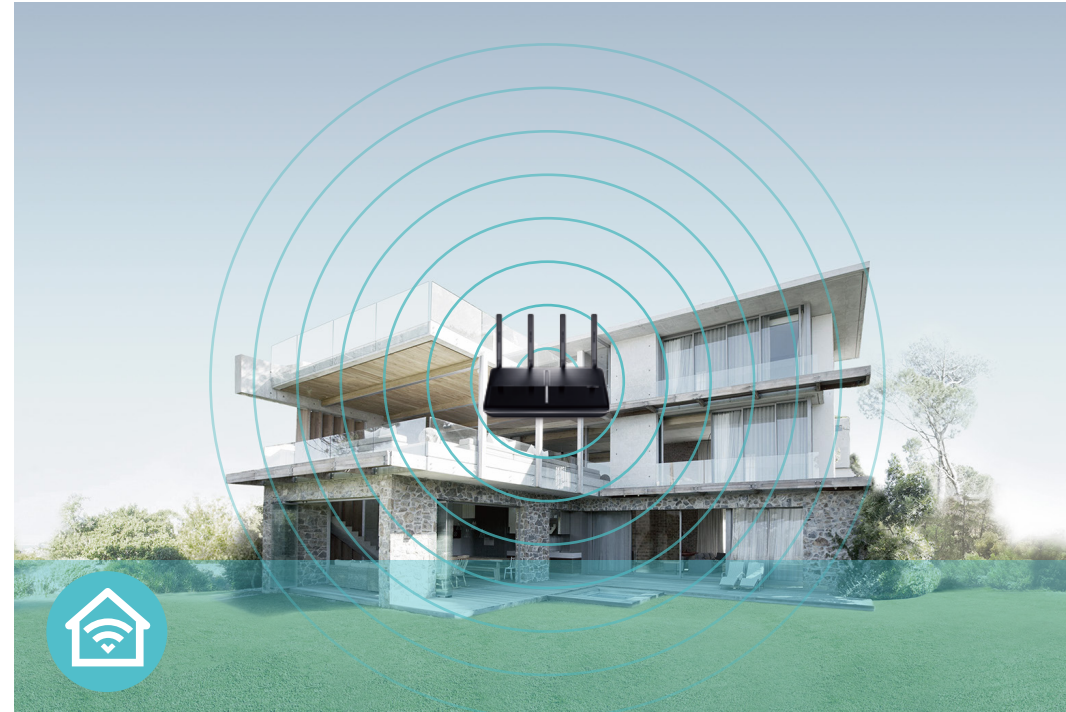

Beamforming for Better Coverage

Beamforming technology dramatically improves the router's coverage by locating wireless devices to form stronger, more reliable connections, even as mobile devices move from room to room.

4 Gigabit LAN ports help wired devices achieve peak performance for HD streaming and gaming.

1 GHz Dual-Core CPU + 2 Co-Processors

The Archer VR900 adds a dedicated processor for each band to manage Wi-Fi traffic, freeing up the router's 1GHz dual-core CPU to tackle more consuming tasks.

Wi-Fi Range

- **Ultimate Range Wi-Fi** – 3 dual band detachable antennas ensure widespread Wi-Fi coverage and a stable connection
- **Wi-Fi with Beamforming** – Beamforming technology locates the connected devices and further improves the Archer VR900's range and the signal strength to each mobile device, delivering a more reliable and efficient wireless connection