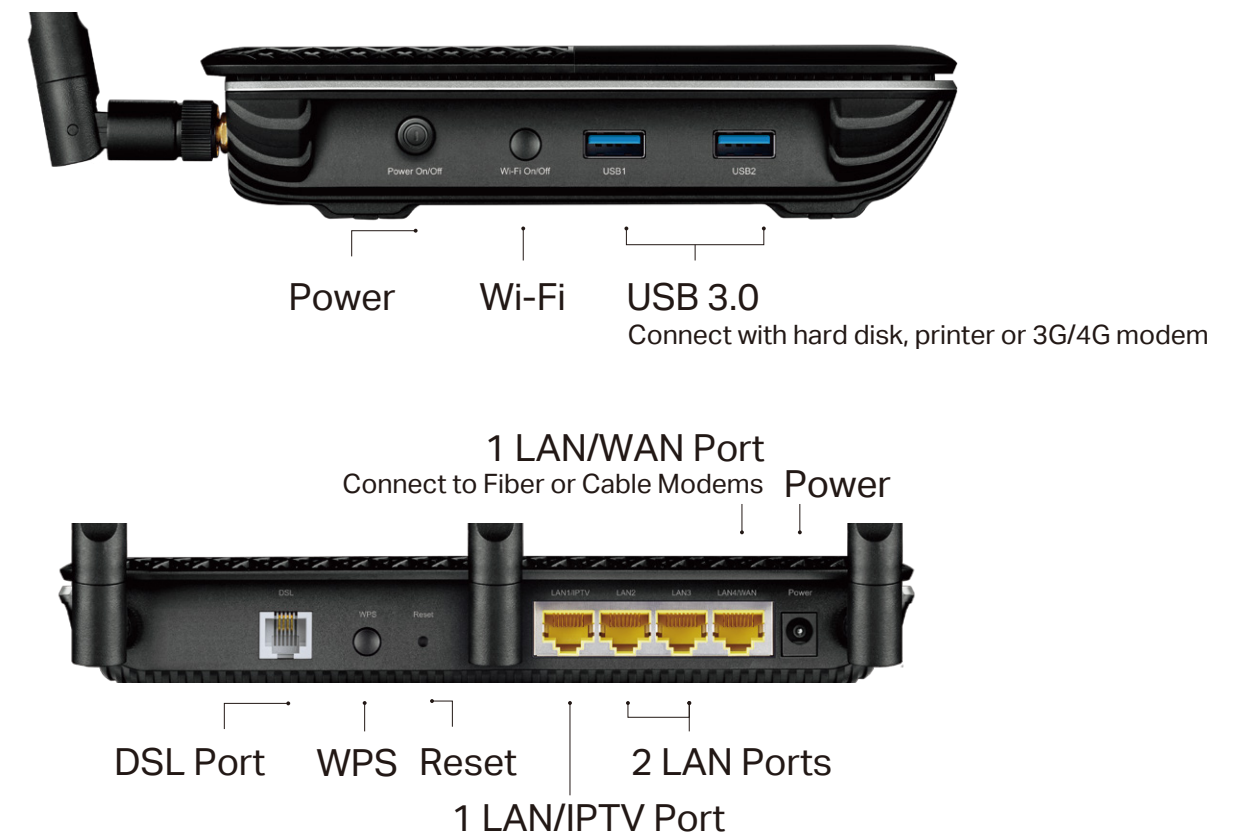

Specifications

Hardware

- Ethernet Ports: 3 10/100/1000Mbps RJ45 LAN Ports, 1 10/100/1000Mbps RJ45 WAN/LAN Port, 1 RJ11 Port
- USB Port: 2 USB 3.0
- Button: WPS Button, Wi-Fi Button, Reset Button, LED On/Off Button, Power On/Off Button
- External Power Supply: 12V/2.5A
- Dimensions (W x D x H): 8.5 × 6.4 × 1.5 in (215.8 x 163.8 x 37.8mm)
- IEEE Standards: IEEE 802.3, IEEE 802.3u, 802.3ab
- VDSL2 Standards: ITU G.993.2, Up to 17a profile (POTS)
  ITU-T G.993.5 (G.vector)
  ITU-T G.998.4 (G.INP)
- ADSL Standards: Full-rate ANSI T1.413 Issue 2,
  ITU-T G.992.1(G.DMT),
  ITU-T G.992.2(G.Lite),
  ITU-T G.994.1 (G.hs),
- ADSL2 Standards: ITU-T G.992.3 (G.DMT.bis),
- ADSL2+ Standards: ITU-T G.992.5
- Antenna Type: 3 external detachable dual band antennas (RP-SMA)
- Antenna Gain: 2dBi for 2.4GHz and 3dBi for 5GHz

Wireless

- Wireless Standards: IEEE 802.11ac/n/a 5GHz, IEEE 802.11b/g/n 2.4GHz
- Frequency: 2.4GHz and 5GHz
- Signal Rate: 1300Mbps at 5GHz, 600Mbps at 2.4GHz
- Transmit Power: <20dBm (2.4GHz), <23dBm (5GHz)
- Wireless Function: Enable/Disable Wireless Radio, WMM, Wireless Statistics
- Wireless Security: 64/128-bit WEP, WPA/WPA2, WPA-PSK/WPA-PSK2 encryptions
- Wireless Schedule: Support 2.4GHz and 5GHz Wireless Schedule